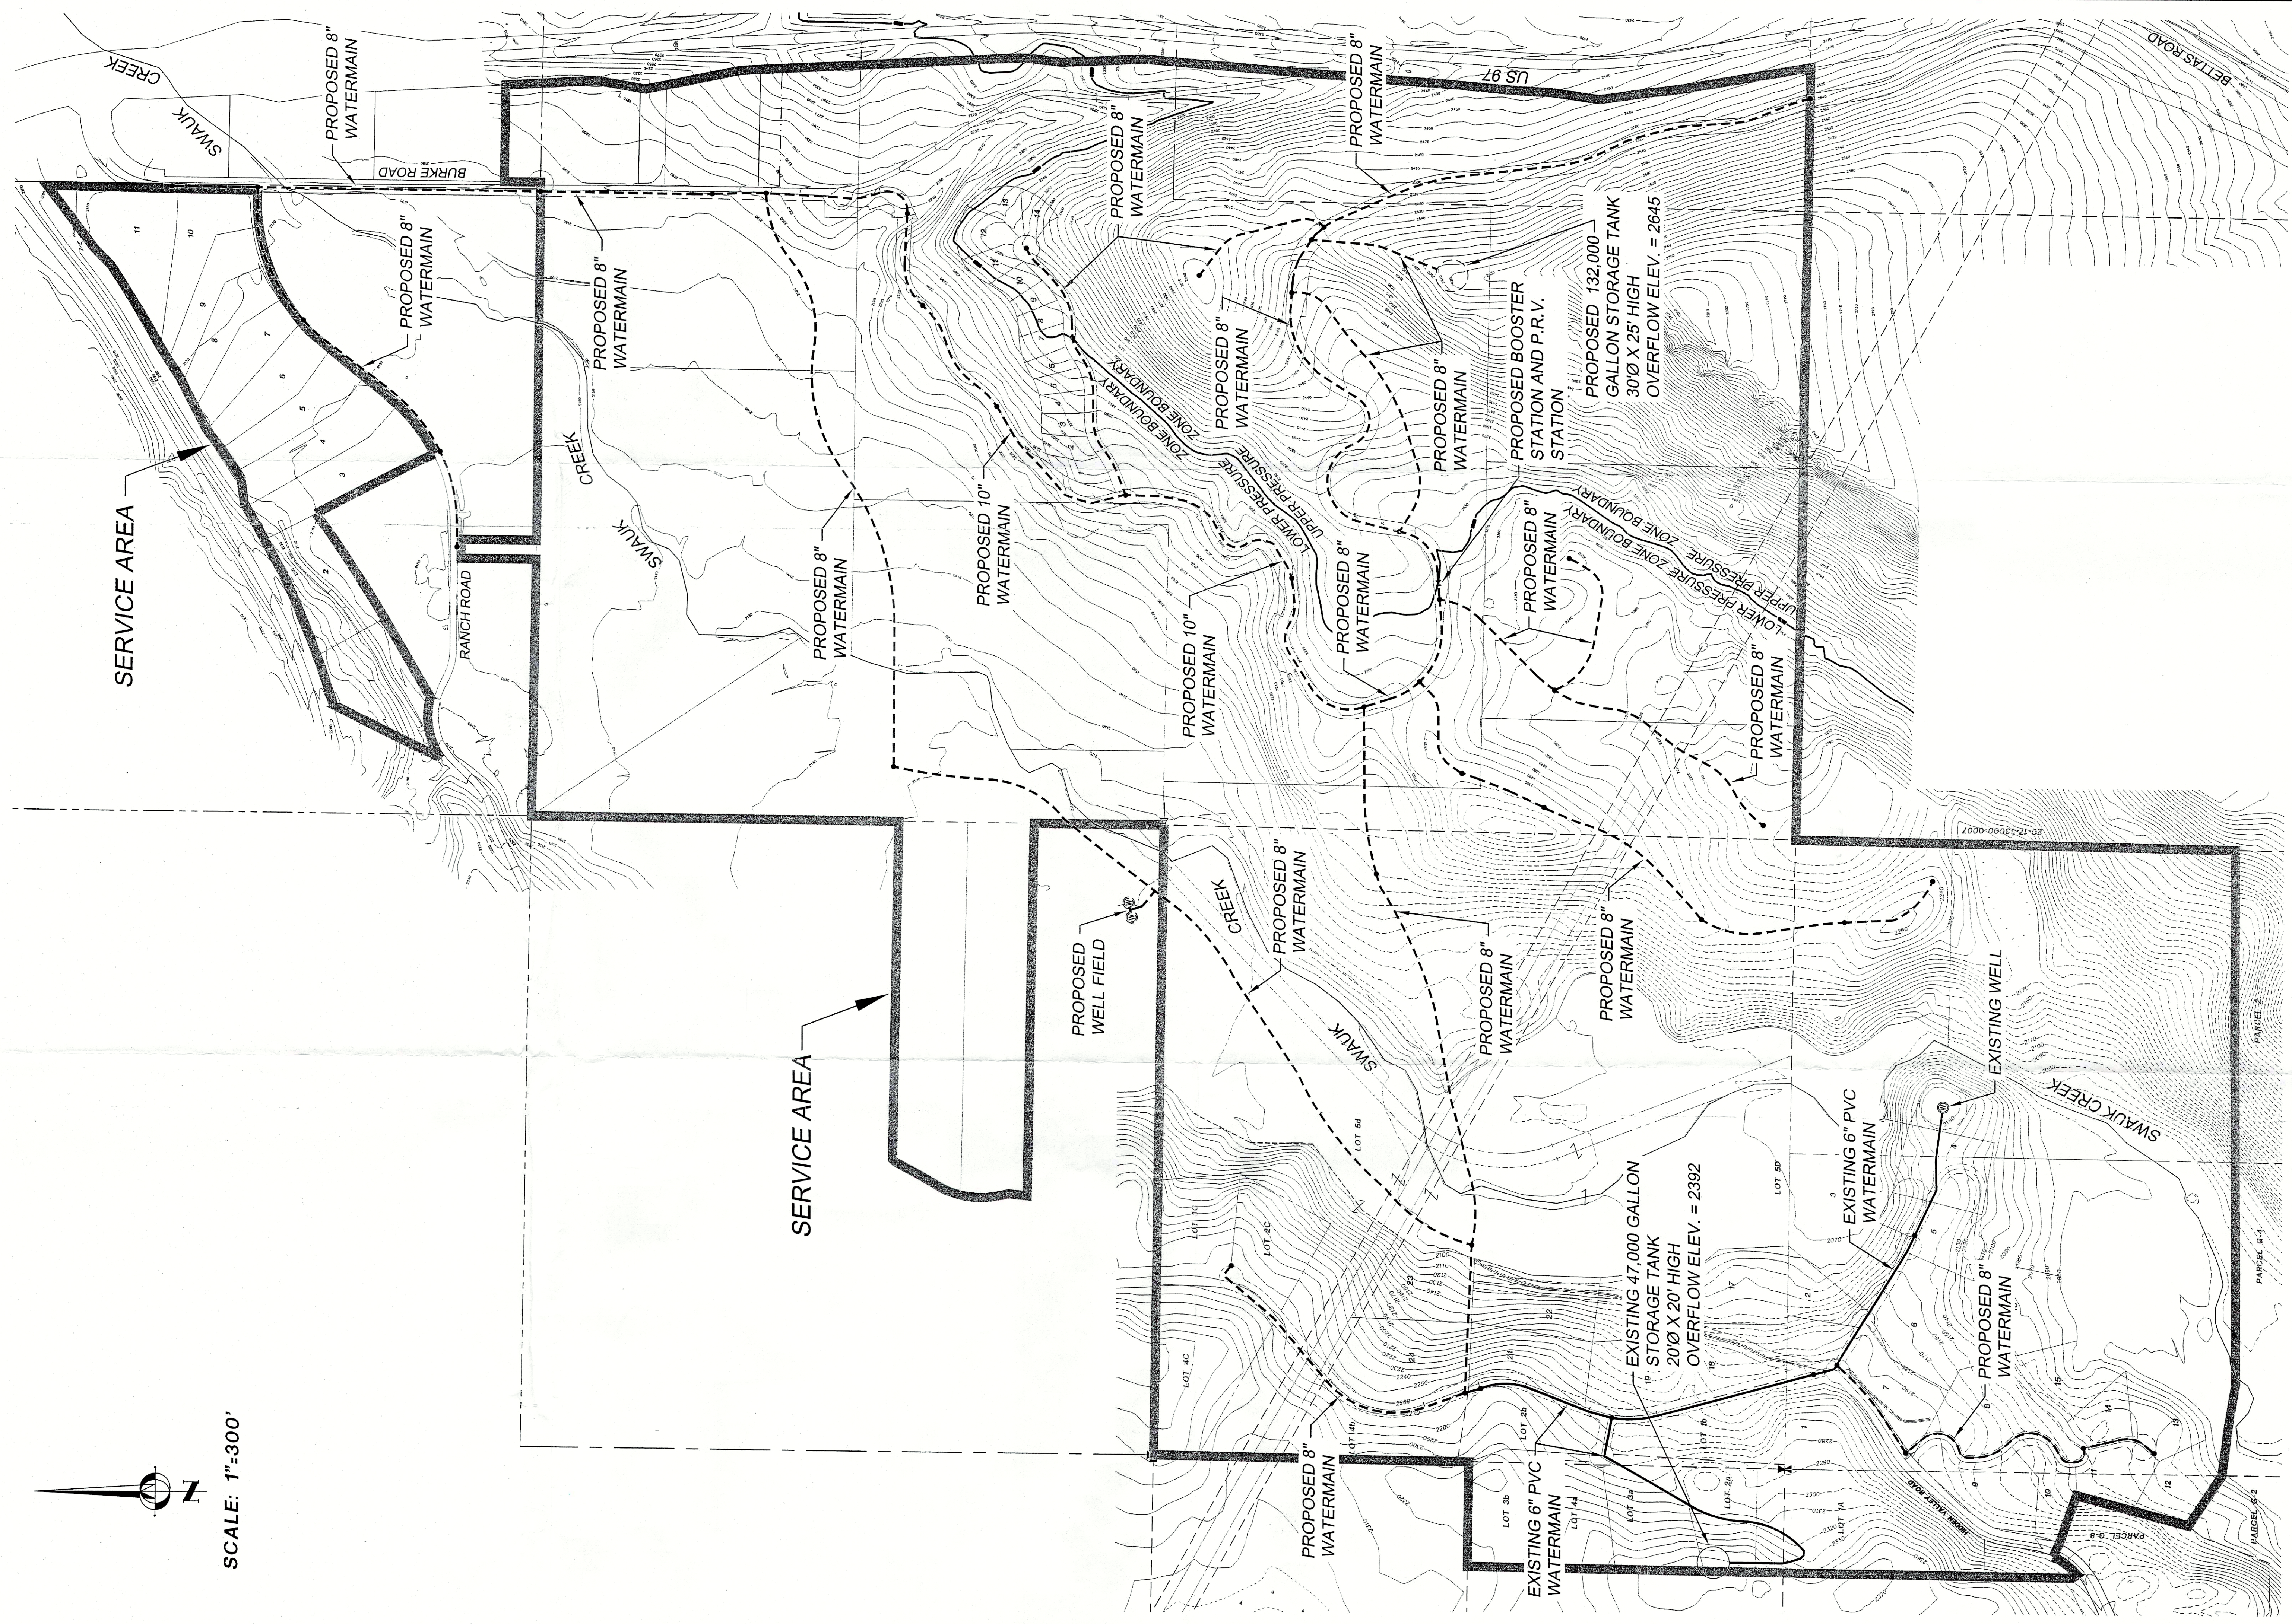

SCALE: 1"=300'

SERVICE AREA

SERVICE AREA

108 EAST 2ND STREET  
CLE ELUM, WA 98922  
PHONE: (509) 674-7433  
FAX: (509) 674-7419

HIDDEN VALLEY  
WATER SYSTEM

IMPROVEMENT  
MAP